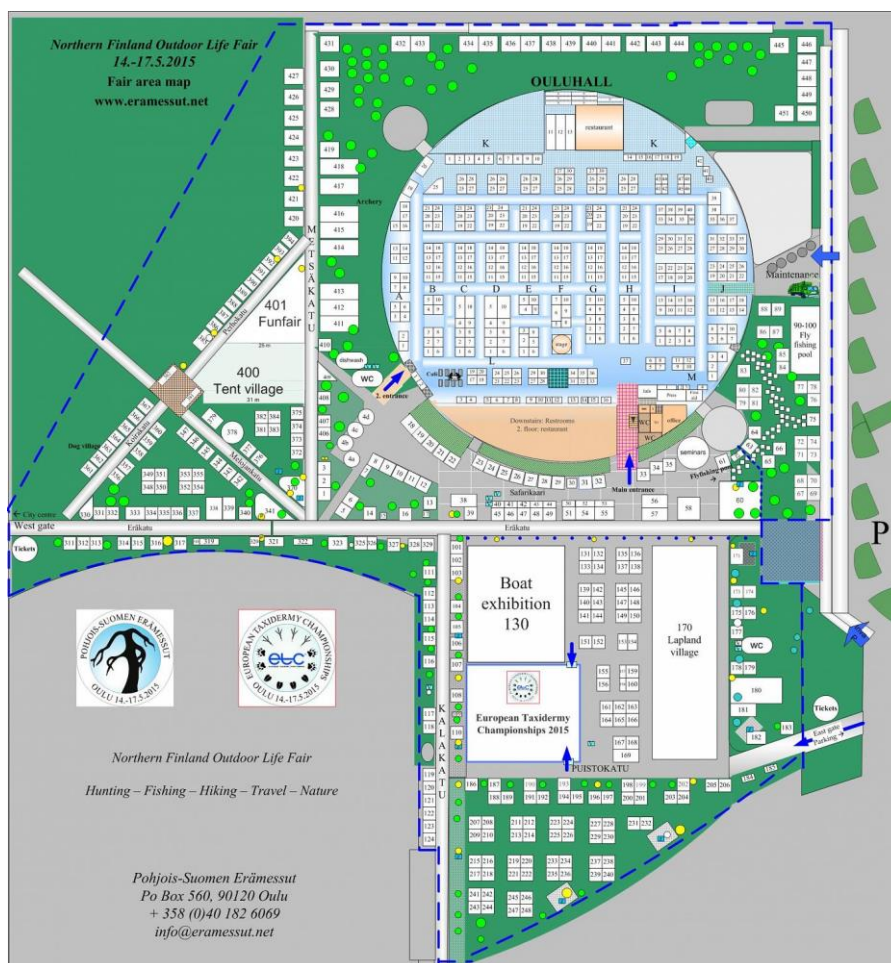

April 2015

ETF General Meeting 2015 - Practical information

When:

Sunday 17th of May 2015

1.30pm until 4.00pm

Where:

Kärppä Club – ETC Seminar Area

Oulu hall (Oulu Exhibition Centre)

Ylioppilaantie 4

90100 OULU – FINLAND

Map of the Oulu exhibition centre:

Location of the ETF General Meeting 2015—OULU FINLAND

Oulu hall
Ylioppilaantie 4
90100 OULU – FINLAND